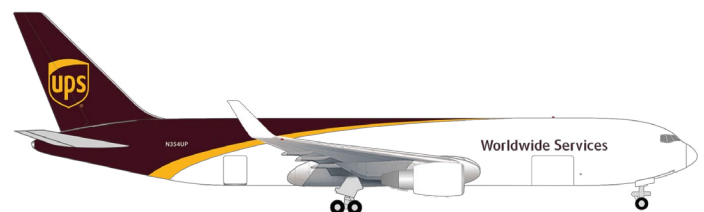

526166-001
UPS Airlines Boeing 767-300F - N354UP

↔ 11,0 cm

1/500
44,95 €