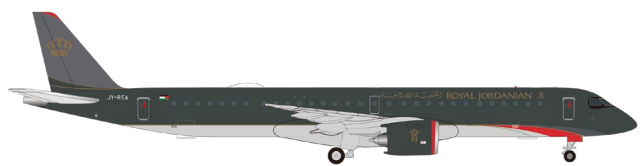

539272 Royal Jordanian Airlines Embraer E195-E2 – JY-REA "Ramtha"

↔ 8,3 cm 1/500
38,95 €