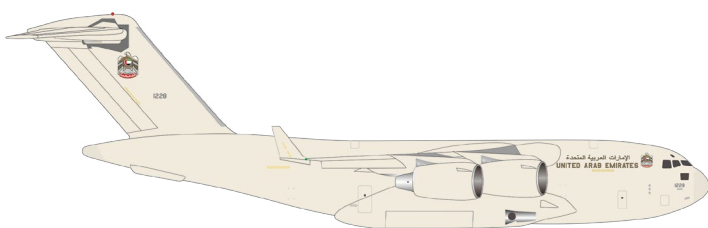

07-08 2026

539050

United Airlines Boeing 787-9 Dreamliner "100 Years" - N61101

↔ 12,6 cm

1/500
44,95 €

07-08 2026

539395

United Arab Emirates Air Force Boeing C-17A Globemaster III - 15th Strategic Airlift Squadron - desert color scheme - 1228